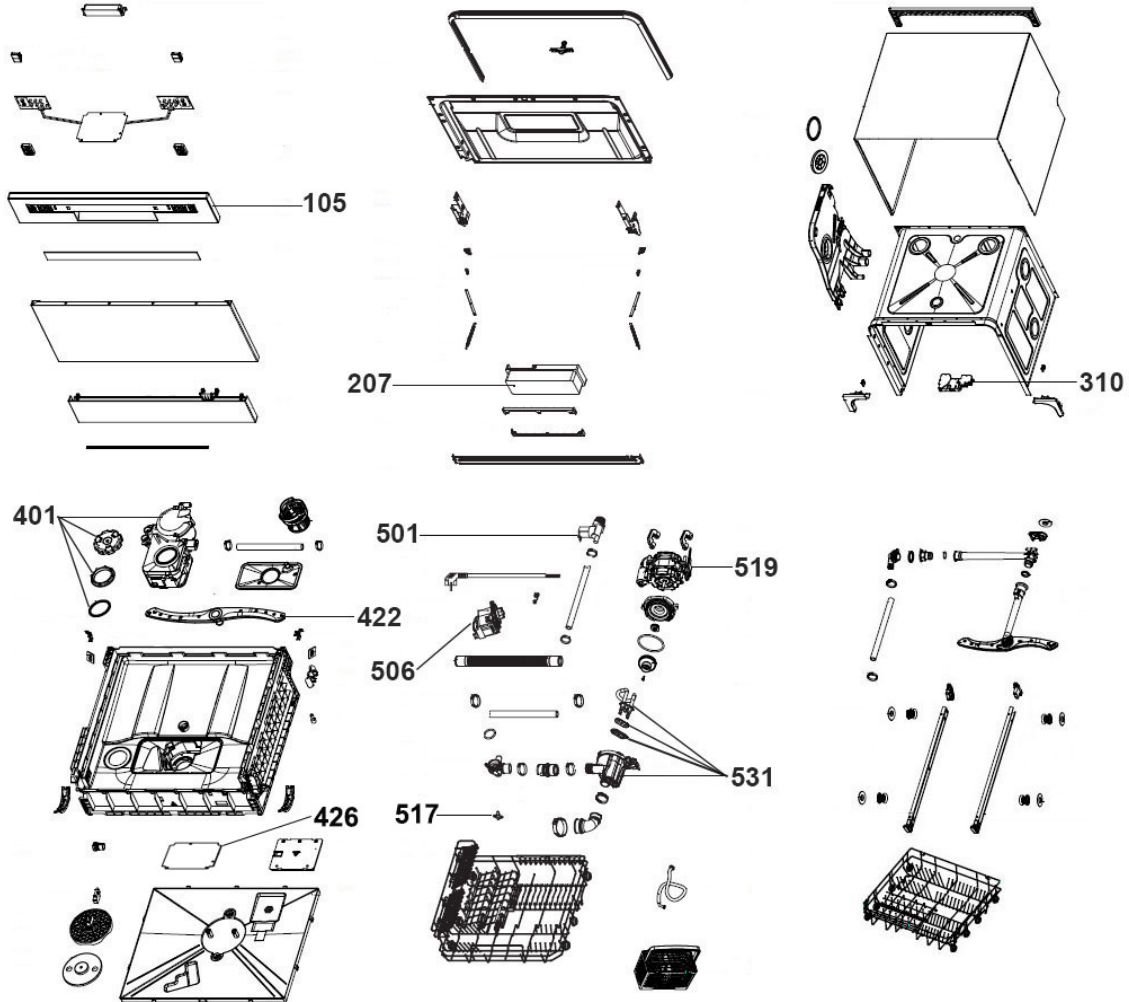

## Parts Information:

### Baridi Compact Tabletop Dishwasher 8 Place Settings, 6 Programmes, Low Noise, 8L Cycle, Start Delay - White Model No: DH86

Item	Part No.	Description
105	DH10254	Control Panel - DH86 Only
207	DH10255	Dispenser
310	DH10256	Door Switch Assembly
401	DH10257	Softener Assembly
422	DH10258	Spray Arm Assembly
426	DH10488	Main Control Board

Item	Part No.	Description
501	DH10259	Inlet Valve
506	DH10260	Drain Pump
517	DH10487	Temperature Sensor
519	DH10261	Induction Pump
531	DH10262	Heating Elements

**NOTE:** It is our policy to continually improve products and as such we reserve the right to alter data, specifications and component parts without prior notice. There may be alternative versions of this product, please contact us should you require this information.